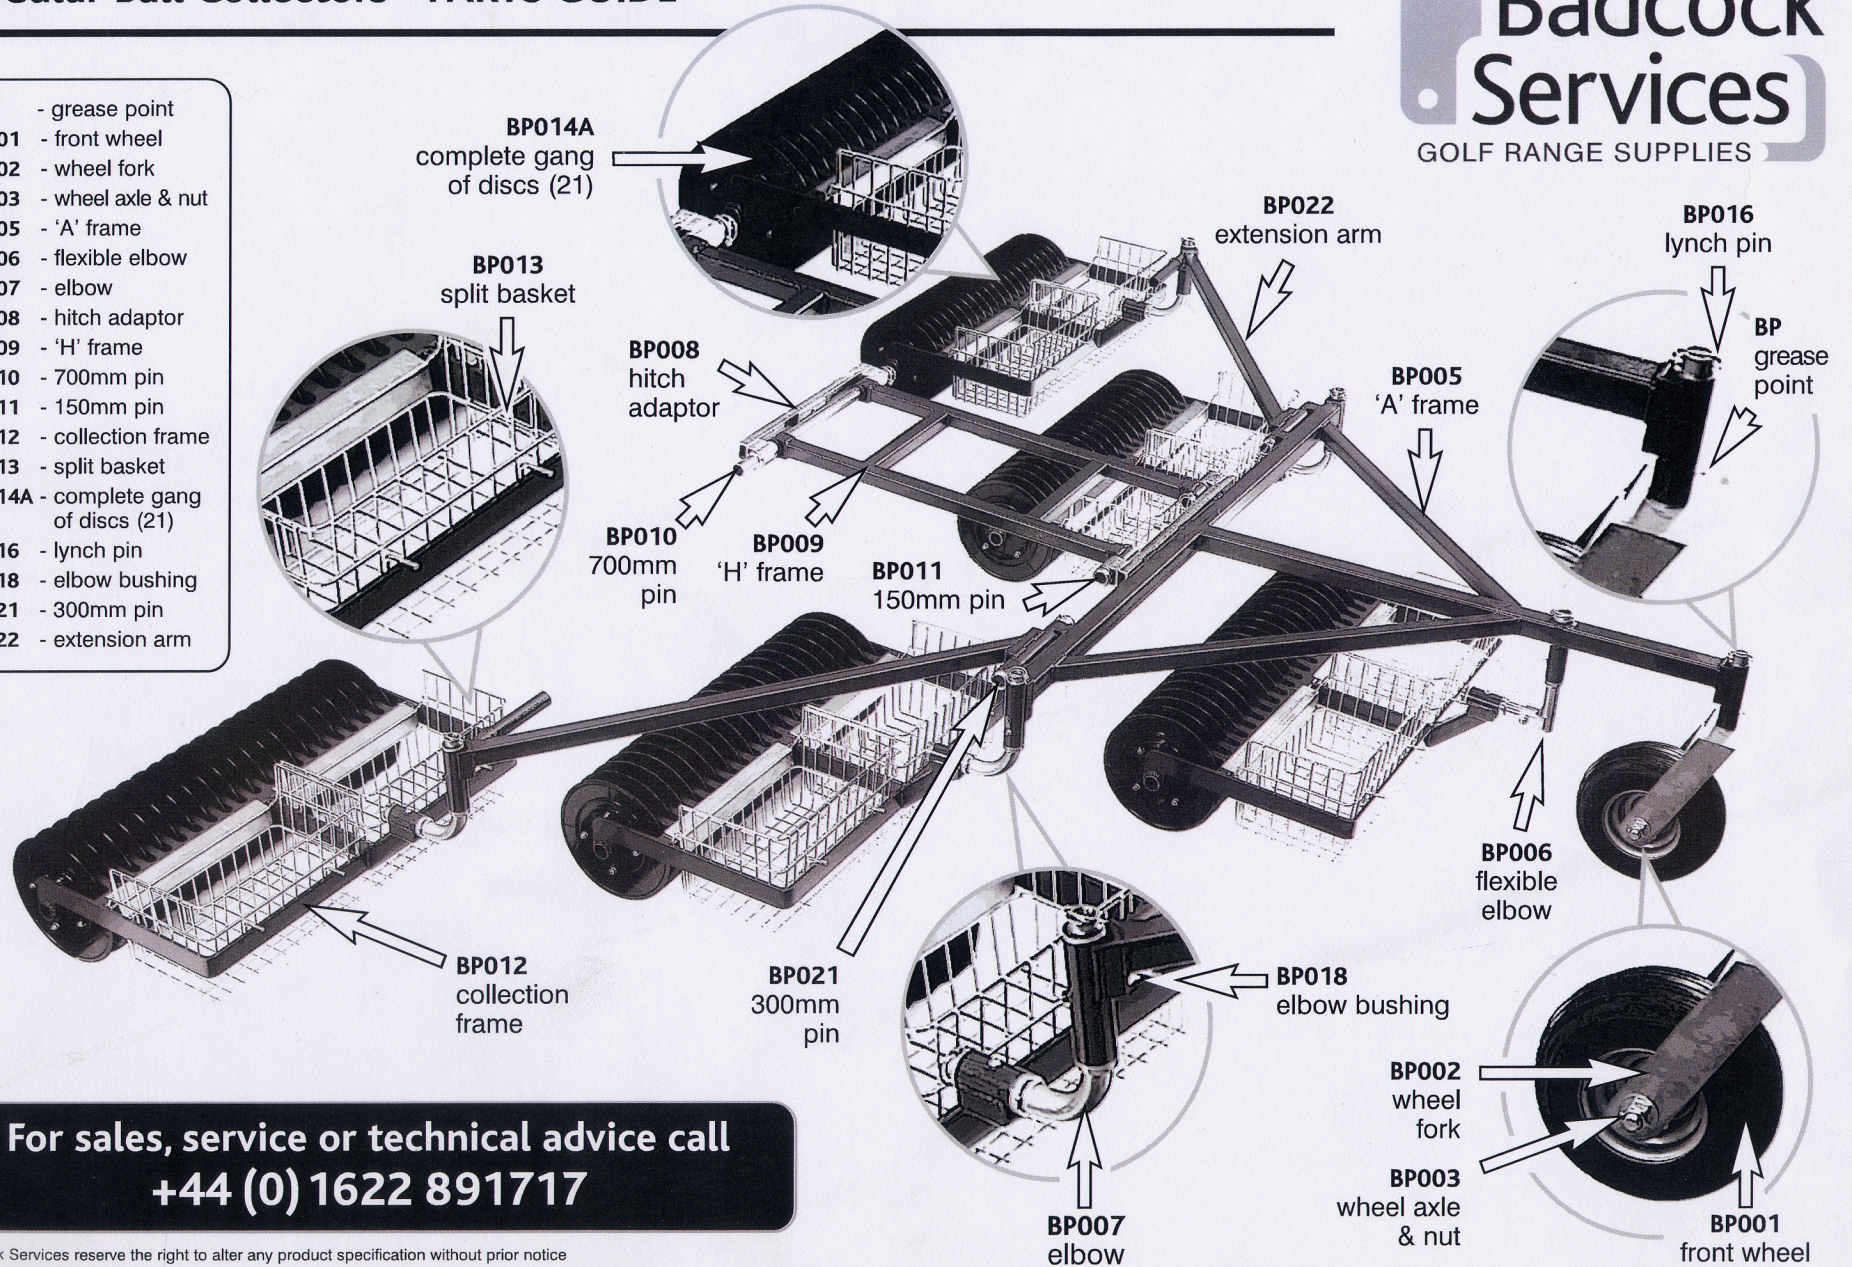

Modular Ball Collectors - PARTS GUIDE

- BP - grease point
- BP001 - front wheel
- BP002 - wheel fork
- BP003 - wheel axle & nut
- BP005 - 'A' frame
- BP006 - flexible elbow
- BP007 - elbow
- BP008 - hitch adaptor
- BP009 - 'H' frame
- BP010 - 700mm pin
- BP011 - 150mm pin
- BP012 - collection frame
- BP013 - split basket
- BP014A - complete gang of discs (21)
- BP016 - lynch pin
- BP018 - elbow bushing
- BP021 - 300mm pin
- BP022 - extension arm