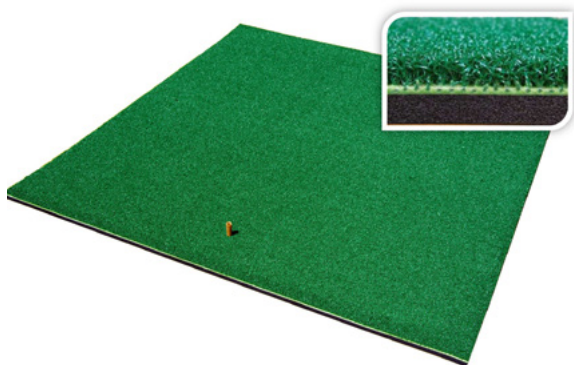

Golf Mats

Birdie Range Mat

- 1.5m square
- 100% nylon 6.6 tufted for added strength
- 20mm foam base
- 1 tee hole per side